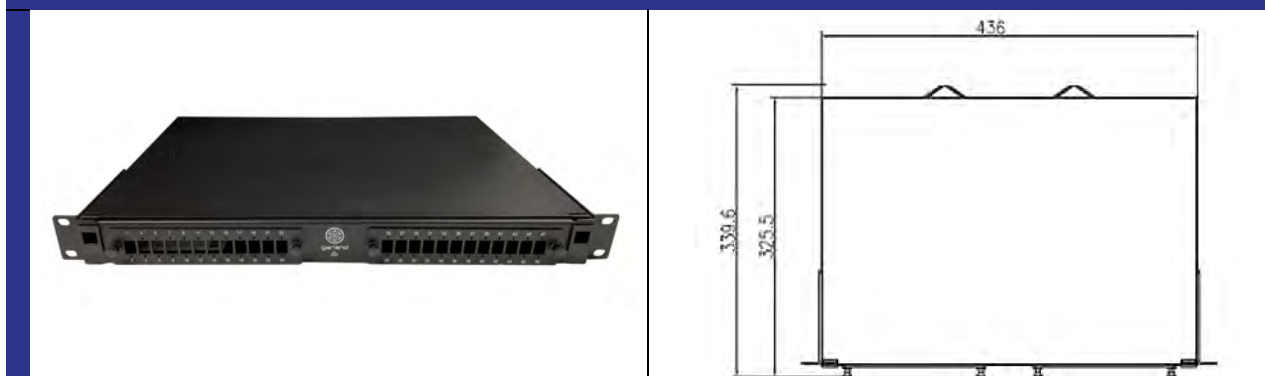

Overview

The FOBOT provides an economical solution for splicing and managing optical fibre cables and feature heavier gauge steel. Each FOBOT comes with a full installation kit including splice trays (for up to 48 fibres), splice protectors, protective sleeving, mounting screws, and modular adapters for SC and LC connectors in both simplex and duplex configurations. The modular adapter panels feature improved heavier duty retaining clips making them more secure in the FOBOT front panel. The sliding FOBOT includes a heavier gauge ball bearing slide with a greater number of bearing surfaces for a smoother action.

Cable entry is via the rear of the FOBOT drawer. Cable glands and strain relief posts retain the fibre. The 2 x 24f splice trays and splice combs manage and hold the splice protectors. Fibre managers maintain the correct bend radius and allow a smooth transition to the rear of the through adapters.

The FOBOT has four angled entry points all with a protective metal cover, each cover can be removed individually as required to allow access to that entry point.

Images