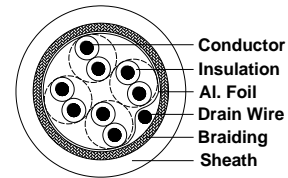

garland
cables

pro series

Industrial / Power / Data / Security / Fibre

Garland's Pro Series range is the experts' choice for high quality cables.

Part No: MJ9004

Description	24AWG Stranded TACW, 4 Twisted Pairs, PE Insulation, Al. Foil Overall Screen, 24AWG TACW Drain Wire, 90% TACW Braiding, PVC Sheath.
Applicable Standards	AS/NZS 1125, AS 1049
Suitable Applications	Suitable for data transmission and control applications using EIA RS-485. May be used for RS-485 based DMX lighting control. *Not intended for direct connection to mains power.

Cable Construction Drawing

Cable Construction Relative Parts

Data & Control Cable

Cable Description					
Conductor	AWG	Area(mm ²)	Stranding	Diameter(mm)	Material
	24	0.23	7/0.203	0.61	TACW
Insulation	Pairs :	4			
	Material :	PE			
	Colour :	White/Blue&Blue/White, White/Orange&Orange/White, White/Green&Green/White, White/Brown&Brown/White			
	Nominal Thickness (mm) :	0.3			
	Nominal OD (mm) :	1.3			
Screen	Material : Al. Foil		Coverage: 100%		