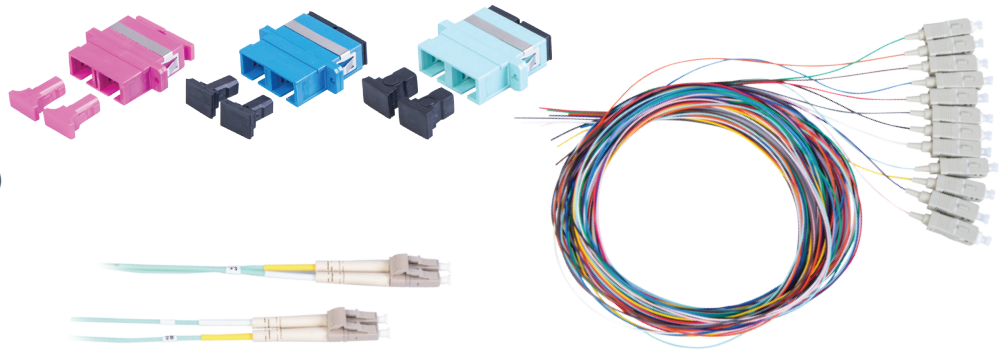

# Garland Fibre Accessories

Your trusted name in Copper  
is now your trusted name in **FIBRE.**

Garland has a complete set of fibre accessories to help you with your next optical fibre installation. The range includes

- Fibre Optic Break Out Trays (FOBOT's)
- Patch cords
- Pigtails
- Through adapters

Garlands FOBOT's are available in both fixed and slide out options, come in a modern powder coated black finish and are supplied with all ancillary components. Add Garland through adapters, pigtails and patch cords and you are ready to get connected to your fibre backbone.

Garland adapters, pigtails and patch cords come in all common connector types including LC, SC and ST and are matched to either OS2 single mode fibre or OM1, OM3 or OM4 multimode fibre.

Garland patch cords are available in individual zip locked bags and are stocked in a range of sizes from 1m to 10m and in all common fibre types and combinations. Custom lengths and combinations can be manufactured according to demand .

## Benefits

- FOBOT's in both fixed and sliding drawer configurations
- FOBOT's include all ancillary components including splice trays, splice protectors, glands and adapter plates
- Patch leads with 2mm cords for space saving and improved flexibility
- Patch leads colour coded according to fibre type
- Pigtails in rainbow packs of 12
- Patch leads and pigtails are factory terminated and 100% factory tested
- Patch leads and pigtails are available in LC, SC and ST connector versions as standard
- Through adapters are colour coded according to application.